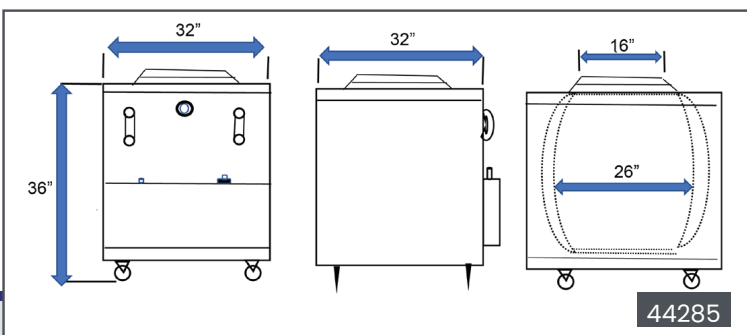

TECHNICAL SPECIFICATION

Features	24" x 24" x 36"	28" x 30" x 36"	32" x 32" x 36"	34" x 34" x 36"
Item	47338	44386	44285	44385
Model	CE-IN-24X24	CE-IN-2830	CE-IN-3232	CE-IN-3434
Material	Exterior: Stainless Steel / Interior: Clay			
Gas Type	Natural Gas	Natural Gas	Natural Gas	Natural Gas
BTU per Hour	48,000 BTU	48,000 BTU	56,000 BTU	70,000 BTU
kW per hour	14.63 kW	14.63 kW	16.59 kW	20.52 kW
Mouth Opening	12" / 305 mm	14" / 356 mm	16" / 406 mm	18" / 457 mm
Clay pot Diameter	19" / 483 mm	23" / 582 mm	26" / 660 mm	28" / 711 mm
Claypot Height	29" / 736 mm	29" / 736 mm	29" / 736 mm	29" / 736 mm
Lid Size	17" / 432 mm	19" / 483 mm	21" / 533 mm	23" / 584 mm
Gas Burner (Umbrella)	8" / 203 mm	9" / 229 mm	10" / 254 mm	12" / 305 mm
Gas Burner (Pipe Extension)	15" / 381 mm	16" / 406 mm	17" / 432 mm	18" / 45 mm
Casters	Yes	Yes	Yes	Yes
Net Weight	374 lb. / 170 kg.	409 lb. / 186 kg.	484 lb. / 220 kg.	539 lb. / 245 kg.
Net Dimensions (WDH)	24" x 24" x 36" / 610 x 610 x 914 mm	28" x 30" x 36" / 711 x 762 x 914 mm	32" x 32" x 36" / 813 x 813 x 914 mm	34" x 34" x 36" / 864 x 864 x 914 mm
Gross Weight	495 lb. / 225 kg.	519 lb. / 236 kg.	616 lb. / 280 kg.	693 lb. / 315 kg.
Gross Dimensions (WDH)	32" x 38" x 50" / 813 x 965 x 1270 mm	40" x 47" x 50" / 1016 x 1194 x 1270 mm	40" x 48" x 50" / 1016 x 1219 x 1270 mm	40" x 49" x 50" / 1016 x 1245 x 1270 mm

TECHNICAL DRAWING