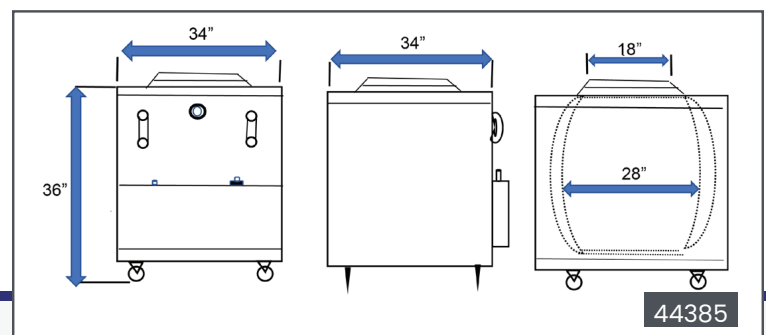

TECHNICAL SPECIFICATION

Features	24" x 24" x 36"	28" x 30" x 36"	32" x 32" x 36"	34" x 34" x 36"
Item	47338	44386	44285	44385
Model	CE-IN-24X24	CE-IN-2830	CE-IN-3232	CE-IN-3434
Material	Exterior: Stainless Steel / Interior: Clay			
Gas Type	Natural Gas	Natural Gas	Natural Gas	Natural Gas
BTU per Hour	48,000 BTU	48,000 BTU	56,000 BTU	70,000 BTU
kW per hour	14.63 kW	14.63 kW	16.59 kW	20.52 kW
Mouth Opening	12" / 305 mm	14" / 356 mm	16" / 406 mm	18" / 457 mm
Clay pot Diameter	19" / 483 mm	23" / 582 mm	26" / 660 mm	28" / 711 mm
Claypot Height	29" / 736 mm	29" / 736 mm	29" / 736 mm	29" / 736 mm
Lid Size	17" / 432 mm	19" / 483 mm	21" / 533 mm	23" / 584 mm
Gas Burner (Umbrella)	8" / 203 mm	9" / 229 mm	10" / 254 mm	12" / 305 mm
Gas Burner (Pipe Extension)	15" / 381 mm	16" / 406 mm	17" / 432 mm	18" / 45 mm
Casters	Yes	Yes	Yes	Yes
Net Weight	374 lb. / 170 kg.	409 lb. / 186 kg.	484 lb. / 220 kg.	539 lb. / 245 kg.
Net Dimensions (WDH)	24" x 24" x 36" / 610 x 610 x 914 mm	28" x 30" x 36" / 711 x 762 x 914 mm	32" x 32" x 36" / 813 x 813 x 914 mm	34" x 34" x 36" / 864 x 864 x 914 mm
Gross Weight	495 lb. / 225 kg.	519 lb. / 236 kg.	616 lb. / 280 kg.	693 lb. / 315 kg.
Gross Dimensions (WDH)	32" x 38" x 50" / 813 x 965 x 1270 mm	40" x 47" x 50" / 1016 x 1194 x 1270 mm	40" x 48" x 50" / 1016 x 1219 x 1270 mm	40" x 49" x 50" / 1016 x 1245 x 1270 mm

TECHNICAL DRAWING