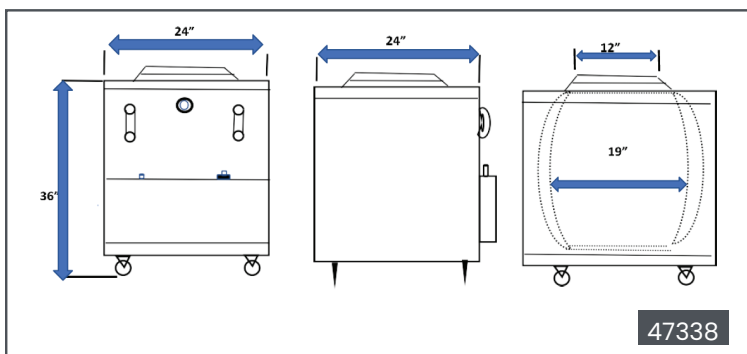

TECHNICAL SPECIFICATION

Features	24" x 24" x 36"	28" x 30" x 36"	32" x 32" x 36"	34" x 34" x 36"
Item	47338	44386	44285	44385
Model	CE-IN-24X24	CE-IN-2830	CE-IN-3232	CE-IN-3434
Material	Exterior: Stainless Steel / Interior: Clay			
Gas Type	Natural Gas	Natural Gas	Natural Gas	Natural Gas
BTU per Hour	48,000 BTU	48,000 BTU	56,000 BTU	70,000 BTU
kW per hour	14.63 kW	14.63 kW	16.59 kW	20.52 kW
Mouth Opening	12" / 305 mm	14" / 356 mm	16" / 406 mm	18" / 457 mm
Clay pot Diameter	19" / 483 mm	23" / 582 mm	26" / 660 mm	28" / 711 mm
Claypot Height	29" / 736 mm	29" / 736 mm	29" / 736 mm	29" / 736 mm
Lid Size	17" / 432 mm	19" / 483 mm	21" / 533 mm	23" / 584 mm
Gas Burner (Umbrella)	8" / 203 mm	9" / 229 mm	10" / 254 mm	12" / 305 mm
Gas Burner (Pipe Extension)	15" / 381 mm	16" / 406 mm	17" / 432 mm	18" / 45 mm
Casters	Yes	Yes	Yes	Yes
Net Weight	374 lb. / 170 kg.	409 lb. / 186 kg.	484 lb. / 220 kg.	539 lb. / 245 kg.
Net Dimensions (WDH)	24" x 24" x 36" / 610 x 610 x 914 mm	28" x 30" x 36" / 711 x 762 x 914 mm	32" x 32" x 36" / 813 x 813 x 914 mm	34" x 34" x 36" / 864 x 864 x 914 mm
Gross Weight	495 lb. / 225 kg.	519 lb. / 236 kg.	616 lb. / 280 kg.	693 lb. / 315 kg.
Gross Dimensions (WDH)	32" x 38" x 50" / 813 x 965 x 1270 mm	40" x 47" x 50" / 1016 x 1194 x 1270 mm	40" x 48" x 50" / 1016 x 1219 x 1270 mm	40" x 49" x 50" / 1016 x 1245 x 1270 mm

TECHNICAL DRAWING