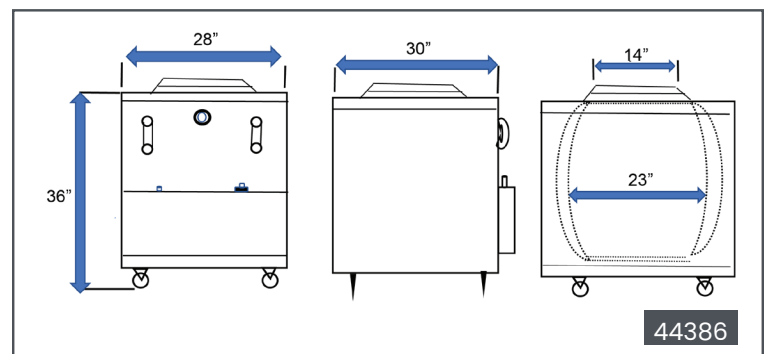

TECHNICAL SPECIFICATION

Features	24" x 24" x 36"	28" x 30" x 36"	32" x 32" x 36"	34" x 34" x 36"
Item	47338	44386	44285	44385
Model	CE-IN-24X24	CE-IN-2830	CE-IN-3232	CE-IN-3434
Material	Exterior: Stainless Steel / Interior: Clay			
Gas Type	Natural Gas	Natural Gas	Natural Gas	Natural Gas
BTU per Hour	48,000 BTU	48,000 BTU	56,000 BTU	70,000 BTU
kW per hour	14.63 kW	14.63 kW	16.59 kW	20.52 kW
Mouth Opening	12" / 305 mm	14" / 356 mm	16" / 406 mm	18" / 457 mm
Clay pot Diameter	19" / 483 mm	23" / 582 mm	26" / 660 mm	28" / 711 mm
Claypot Height	29" / 736 mm	29" / 736 mm	29" / 736 mm	29" / 736 mm
Lid Size	17" / 432 mm	19" / 483 mm	21" / 533 mm	23" / 584 mm
Gas Burner (Umbrella)	8" / 203 mm	9" / 229 mm	10" / 254 mm	12" / 305 mm
Gas Burner (Pipe Extension)	15" / 381 mm	16" / 406 mm	17" / 432 mm	18" / 45 mm
Casters	Yes	Yes	Yes	Yes
Net Weight	374 lb. / 170 kg.	409 lb. / 186 kg.	484 lb. / 220 kg.	539 lb. / 245 kg.
Net Dimensions (WDH)	24" x 24" x 36" / 610 x 610 x 914 mm	28" x 30" x 36" / 711 x 762 x 914 mm	32" x 32" x 36" / 813 x 813 x 914 mm	34" x 34" x 36" / 864 x 864 x 914 mm
Gross Weight	495 lb. / 225 kg.	519 lb. / 236 kg.	616 lb. / 280 kg.	693 lb. / 315 kg.
Gross Dimensions (WDH)	32" x 38" x 50" / 813 x 965 x 1270 mm	40" x 47" x 50" / 1016 x 1194 x 1270 mm	40" x 48" x 50" / 1016 x 1219 x 1270 mm	40" x 49" x 50" / 1016 x 1245 x 1270 mm

TECHNICAL DRAWING